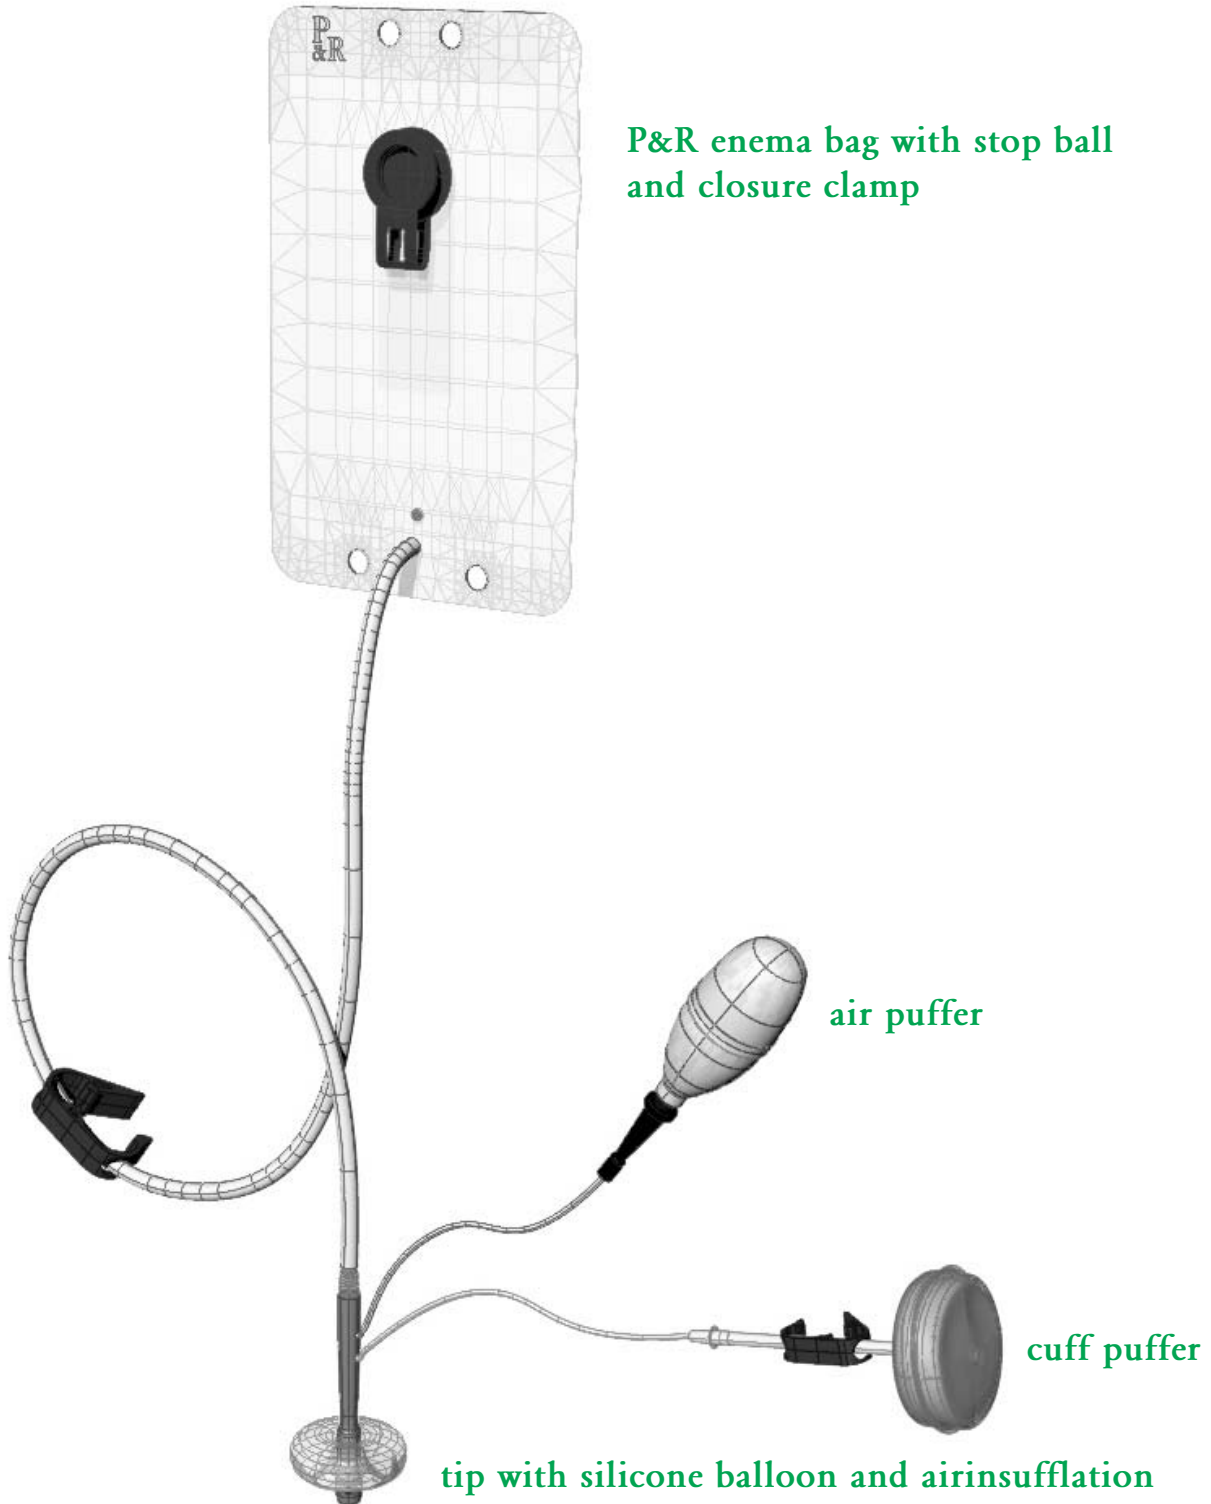

RECTAL CATHETERS ENEMA BAGS

and accessoires for examination of the intestinal track

PR21407 : P&R enema bag with stop ball and closure clamp / PR00061 : tip with silicone balloon
 PR00062: tip with silicone balloon, extension and closure clamp / PR00063 : tip with silicone balloon and airinsufflation
 PR00076 : tip with silicone balloon and airinsufflation, extension, closure clamp and foam / PR00140 : Y connector
 PR00080 : tip with 23 mm olive / PR00090 : tip with 16 mm olive / PR00150 : tip with 23 mm olive and airinsufflation
 PR00130 : air puffer / PR68831 : cuff puffer