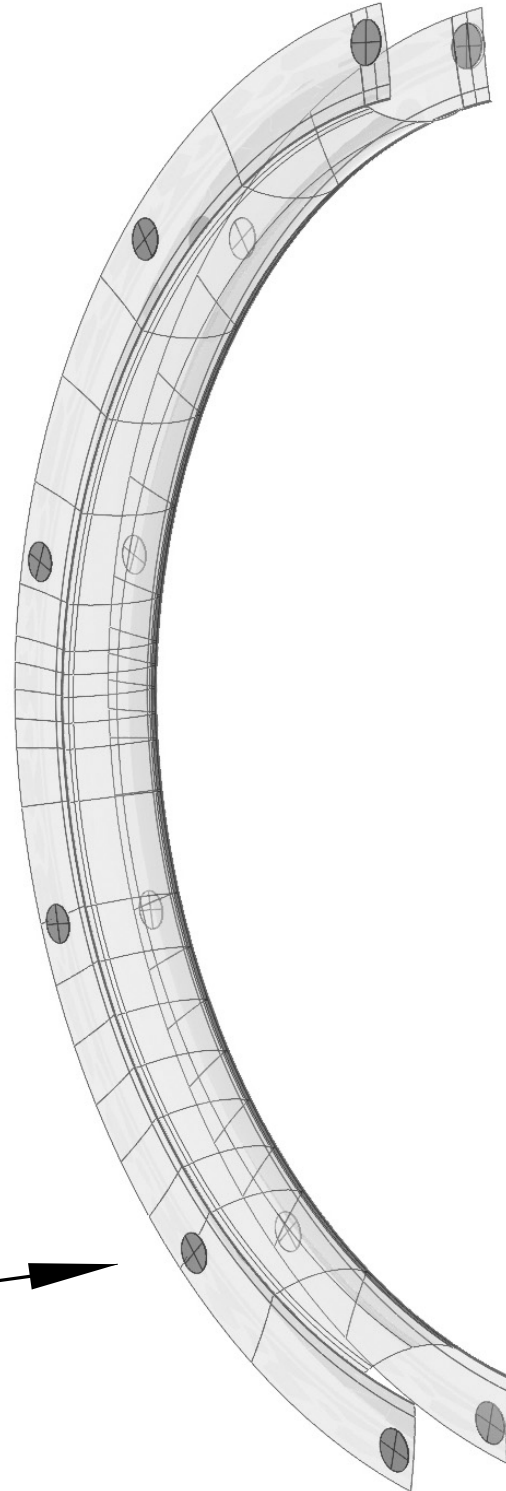

C-ARM

Sterile Cover

Unique Shape!

Applicable in 30 seconds!

Absolute safety!

velour's or plastic adhesives

C-Arm Cover

Available for all major brands as OEC, Philips, Siemens, Ziehm and different sizes

In combination with different types of covers for the amplificatory and rx-tube

C-ARM

Application

Easy application in less than 30 seconds!