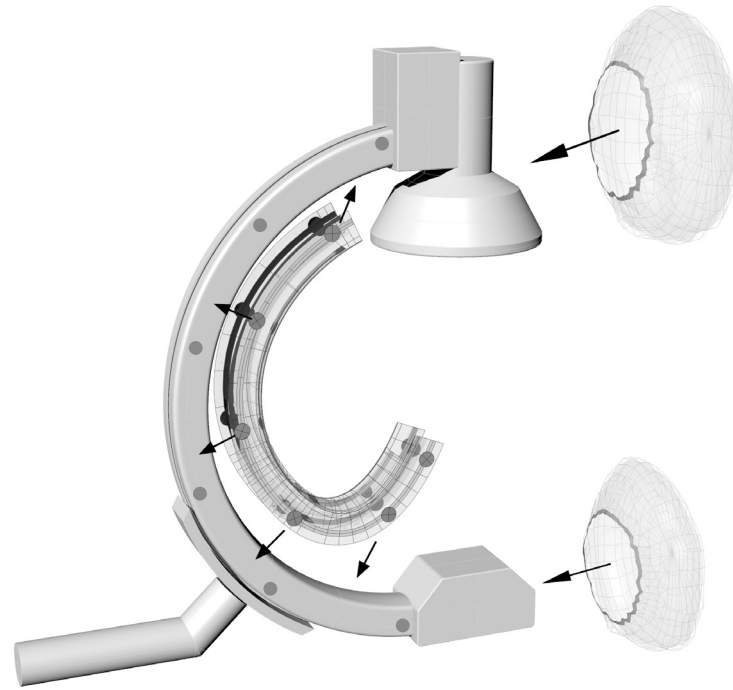

C-ARM

Sterile Cover

Unique Shape!

Applicable in 30 seconds!

Absolute safety!

velour's or plastic adhesives

C-Arm Cover

Available for all major brands as OEC, Philips, Siemens, Ziehm and different sizes

In combination with different types of covers for the amplificatory and rx-tube

C-ARM

Application

Easy application in less than 30 seconds!